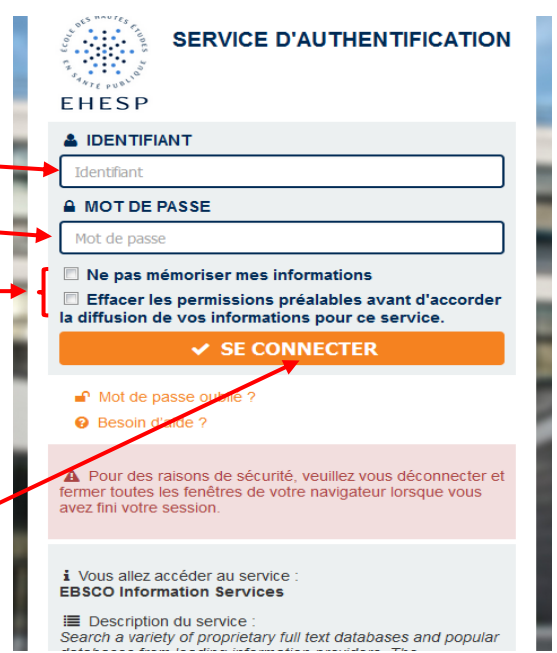

**Identification process**

Off Campus or Wifi mode

1

Click here on **Shibboleth Login**

2

Select: **French Universities and Grandes Ecoles**

Select : « **EHESP - Ecole des hautes études en santé publique** »

3

**Enter your Identifier** = your EHESP mail address  
[Firstname.name@eleve.ehesp.fr](mailto:Firstname.name@eleve.ehesp.fr)

**Enter your password** = the same as the one you use to connect to EHESP's network

IT Department recommends not checking these boxes

**Important:** In case you are using the library computers, please, for security reasons, log out and close all browser windows after your work.

Connect yourself