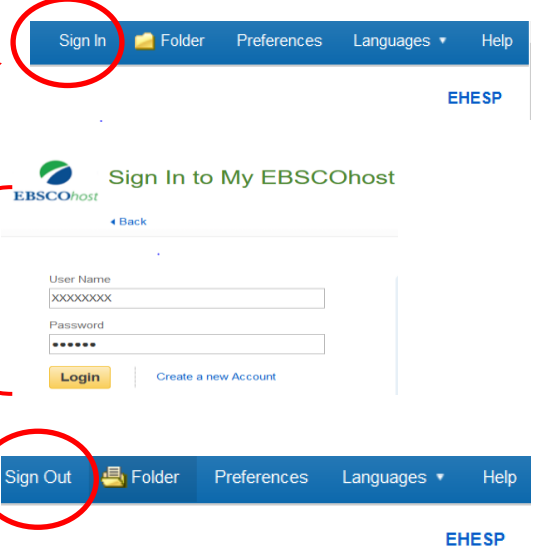

IT Department recommends not checking these boxes

**Important:** In case you are using the library computers, please, for security reasons, log out and close all browser windows after your work.

Connect yourself

4

Information justifying your membership at the school in accordance with the CNIL

The IT Department recommends you to accept the pre-selected transmitted information of your data as mentioned here. **(Please contact me again if the data were to change)**

Click here to accept

5

Before signing out:

- Sign In
- Create a **My EBSCOhost** account and benefit from all the services provided
  - OR
  - Login with your usernames if you already have an account

Then sign out when using the public computers in the library